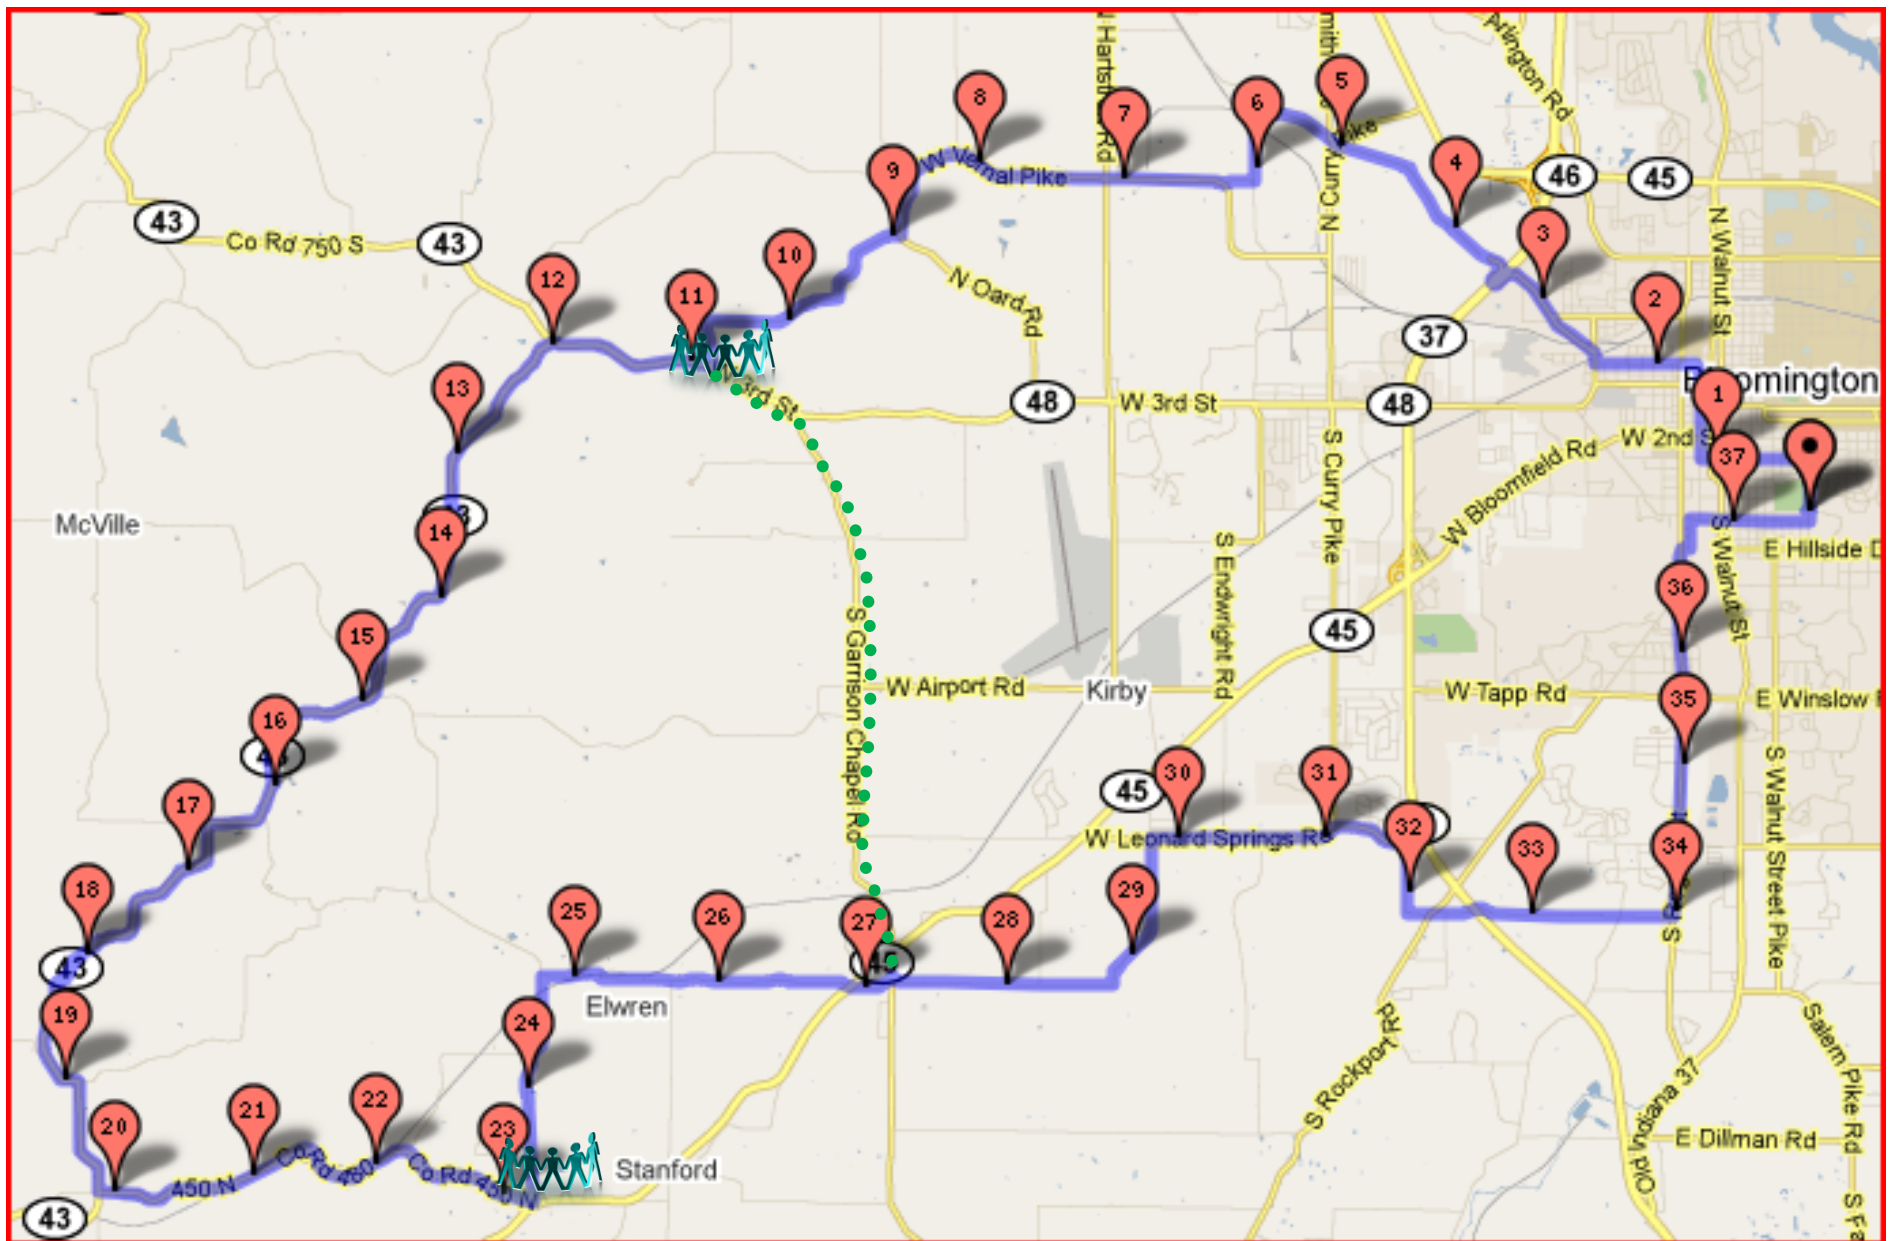

Long Way Round Rosie's 25.5-37.5 miles <http://www.gmap-pedometer.com/?r=4275754>

Alternate Route (25.5 miles): turn east on 3rd then south on Garrison Chapel, rejoin route at Ison Road